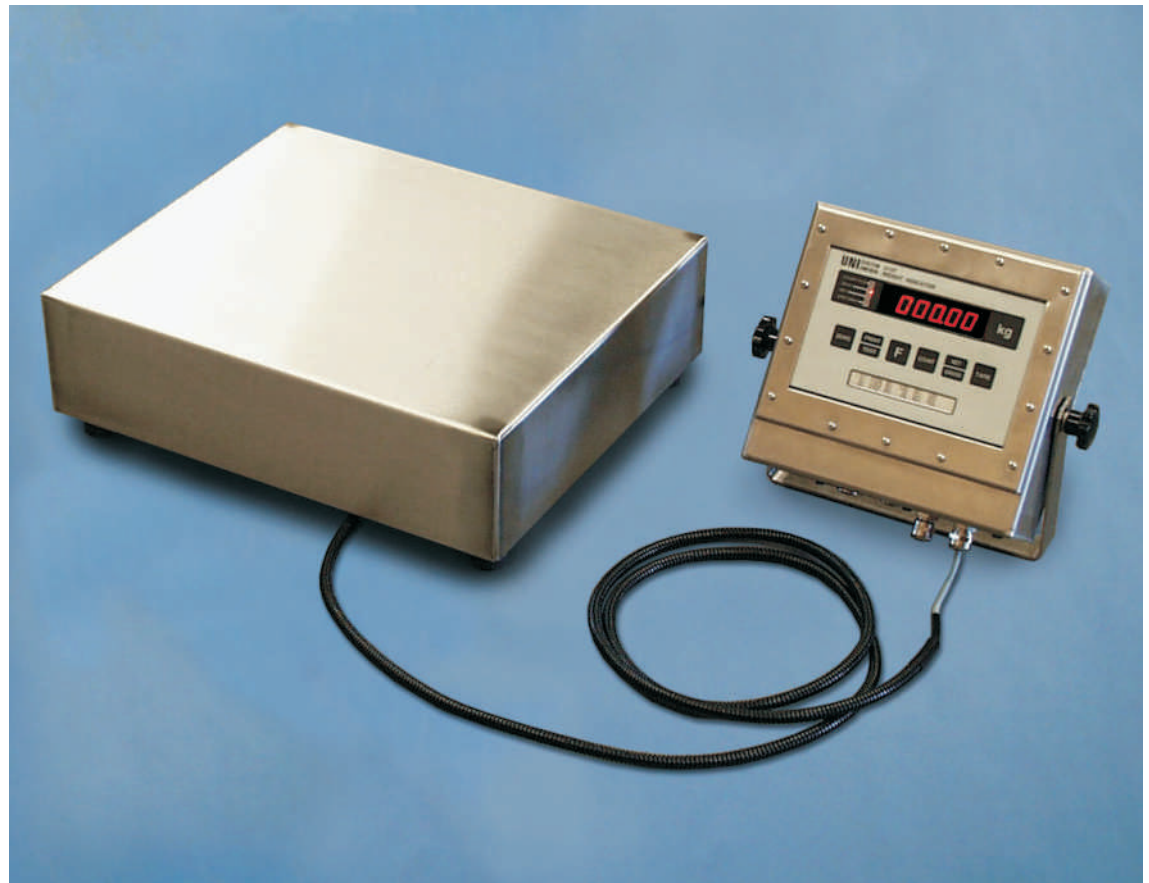

Marine scale

Other products

Counting scales

Load cells

Remote displays

Indicators

Pallet scales

Table scales

Floor scales

Capacity 70 kg

0 - 10kg reading 0,01kg
10 - 20kg reading 0,02kg
20 - 50kg reading 0,05kg
50 - 70kg reading 0,1kg

1000d

Weighing plate 348 x 415mm
or
500 x 600mm

Can be verified.

Gravity compensated.

Motion compensated.

Tilt compensated.

Stainless steel.

Made in Sweden.

IP 67.

Also available in maximum capacity 30kg or 150kg

*Power consumption:
25mA at 230VAC.*

Stainless steel EN 1.4301.