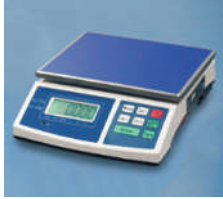

Marine scale

Other products

Counting scales

Load cells

Remote displays

Indicators

Pallet scales

Table scales

Floor scales

Capacity 70 kg

0 - 10kg reading 0,01kg
10 - 20kg reading 0,02kg
20 - 50kg reading 0,05kg
50 - 70kg reading 0,1kg

1000d

Weighing plate 348 x 415mm
or
500 x 600mm

Can be verified.

Gravity compensated.

Motion compensated.

Tilt compensated.

Stainless steel.

Made in Sweden.

IP 67.

Also available in maximum capacity 30kg or 150kg

*Power consumption:
25mA at 230VAC.*

Stainless steel EN 1.4301.