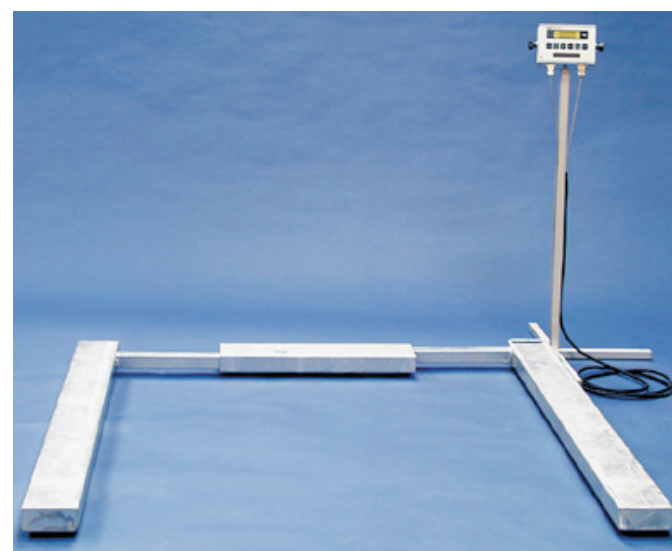

## Other products

Counting scales

Load cells

Remote displays

Indicators

Crane scales

Table scales

Floor scales

## Pallet scale

1500 kg U-beam.  
3000 kg E-beam.

! Certified and verified.

Galvanized / Stainless.

Data communication.

Counting function.

Wet & harsh environment.

EEx environment.

## Adjustable pallet scale

2000 kg.

Adjustable from  
850 to 1450mm.

! Certified and verified.

Galvanized.

Counting function.

Data communication.

EEx environment.